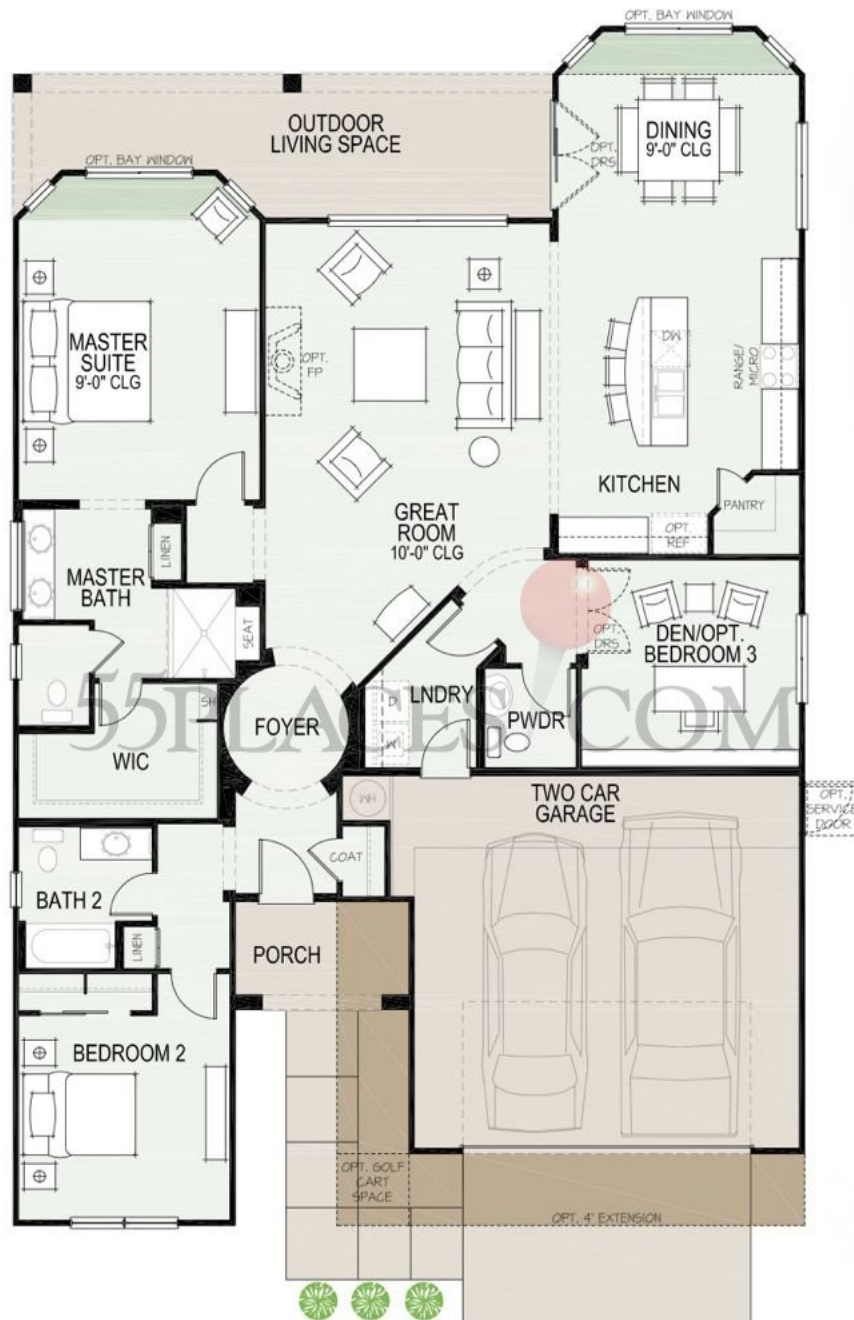

Cameron  
Robson Ranch Texas  
1,838 Sq. Ft. (Approx.)

Bedrooms: 2 + Den or 3  
Baths: 2.5  
Garage: 2 - Optional Golf Cart Garage

This Floor Plan IS NOT to scale. It is a representation ONLY.